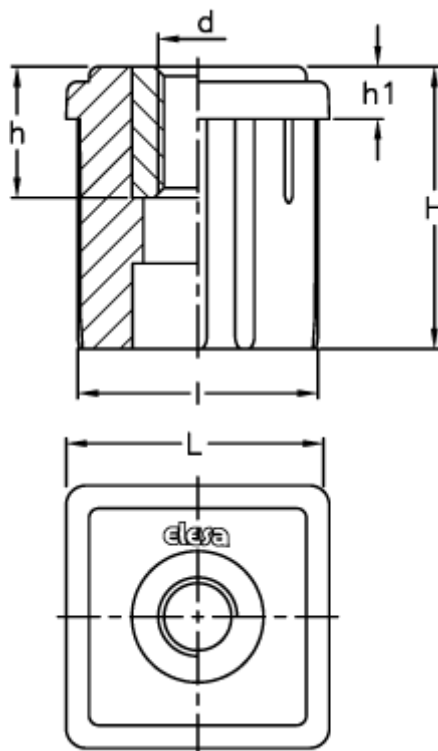

Data Sheet

Article number: 2310319104
Description: E+G Square end cap
ND.Q-30x1.5-M12

Measures

d	= M12	Tube wall thickness = 1.5
h	= 20	
H	= 33	
h1	= 6	
Internal tube size	= 27	
l	= 27.5	
L	= 30	
Outer tube size	= 30	